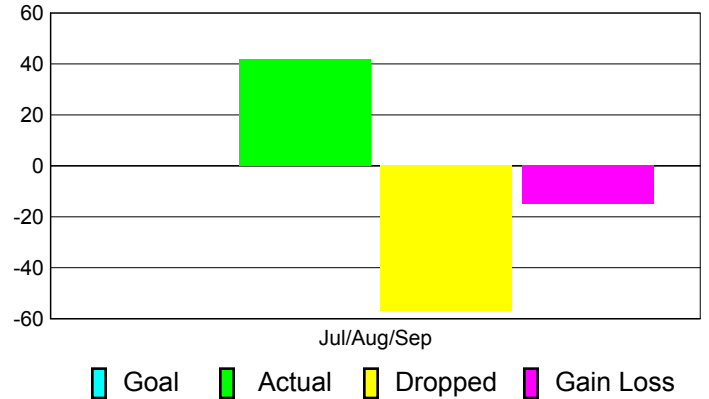

Membership Results 2011-2012

Goal, New, Dropped, Gain/Loss