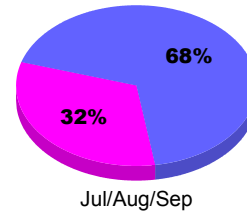

Gender Comparison 2011-2012

Legend: Male (Blue), Female (Magenta)