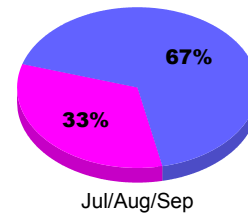

Gender Comparison 2011-2012

Legend: Male (Blue), Female (Magenta)