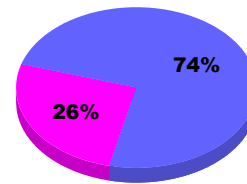

Gender Comparison 2011-2012

Jul/Aug/Sep

Legend: Male (Blue), Female (Magenta)