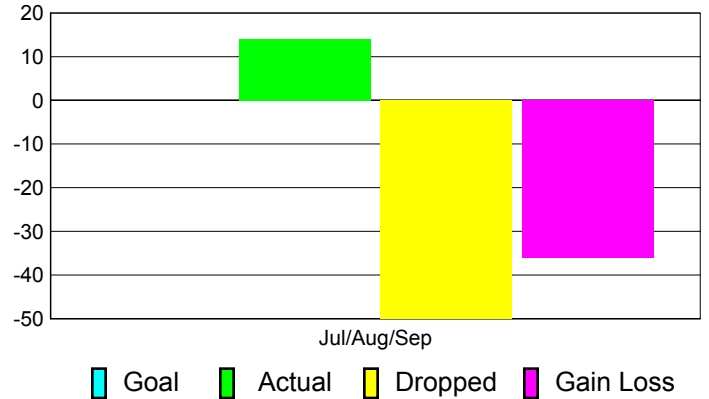

Membership Results 2011-2012

Goal, New, Dropped, Gain/Loss