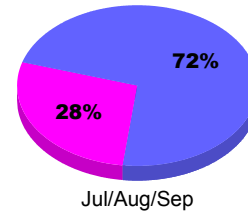

Gender Comparison 2011-2012

Jul/Aug/Sep

Legend: Male (Blue), Female (Magenta)