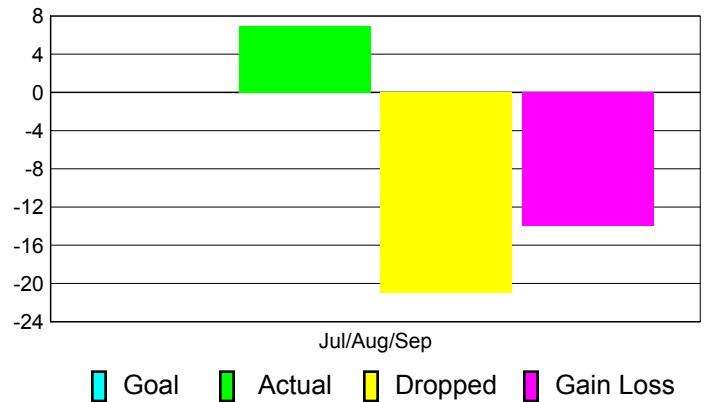

Membership Results 2011-2012

Goal, New, Dropped, Gain/Loss

Comparison of Membership Gain/Loss

Current Year Compared to the Previous Year