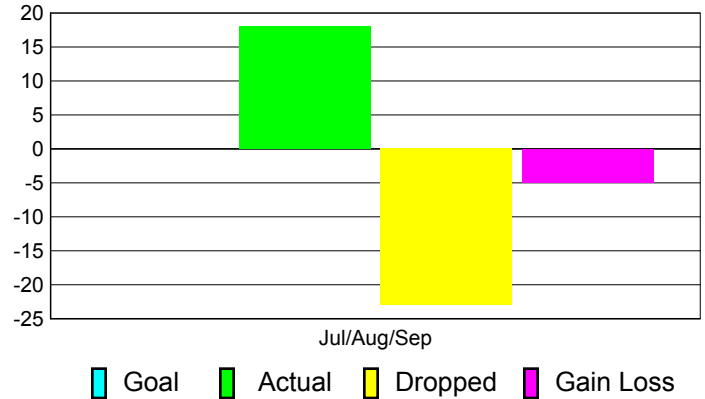

Membership Results 2011-2012

Goal, New, Dropped, Gain/Loss

Comparison of Membership Gain/Loss

Current Year Compared to the Previous Year