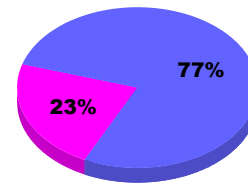

YTD Status Quo Clubs 2011-2012

Status Quo Clubs Compared to Status Quo Members

Legend: Status Quo Clubs (Cyan), Total Status Quo Members (Green)

MEMBERSHIP

Membership Results
2011-2012

Membership
2010-2011

Month	Net Memb Goal	Actual New Memb	Actual Dropped Memb	Gain/Loss of Memb	Gain/Loss of Memb
Jul/Aug/Sep		9	-44	-35	-20
Totals		9	-44	-35	-20

Membership Results 2011-2012

Goal, New, Dropped, Gain/Loss

Legend: Goal (Cyan), Actual (Green), Dropped (Yellow), Gain Loss (Magenta)

Comparison of Membership Gain/Loss

Current Year Compared to the Previous Year

Legend: Current Year (Cyan), Previous Year (Green)

Gender Comparison 2011-2012

Jul/Aug/Sep

Legend: Male (Blue), Female (Magenta)