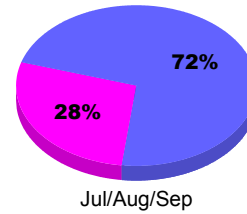

Gender Comparison 2011-2012

Legend: Male (Blue), Female (Magenta)