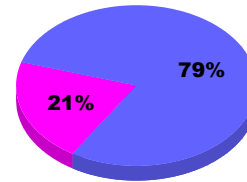

Gender Comparison 2011-2012

Jul/Aug/Sep

Legend: Male (Blue), Female (Purple)