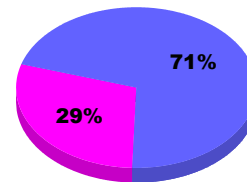

Gender Comparison 2011-2012

Jul/Aug/Sep

Legend: Male (Blue), Female (Magenta)