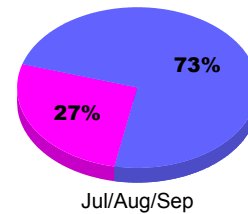

Gender Comparison 2011-2012

Legend: Male (Blue), Female (Magenta)