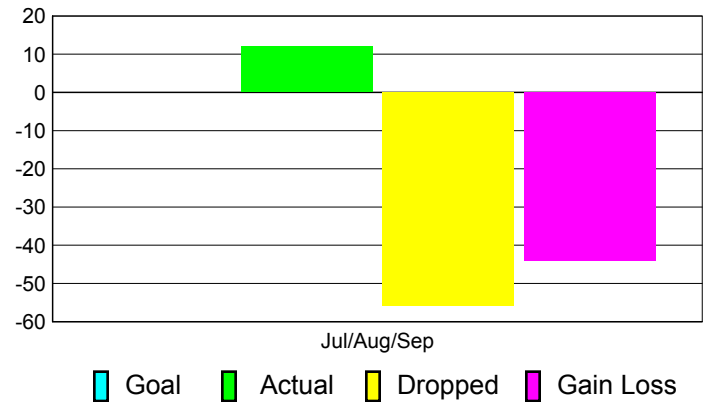

Membership Results 2011-2012

Goal, New, Dropped, Gain/Loss