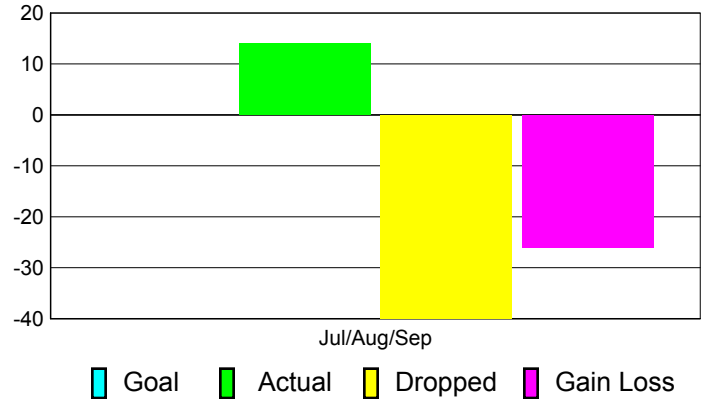

Membership Results 2011-2012

Goal, New, Dropped, Gain/Loss