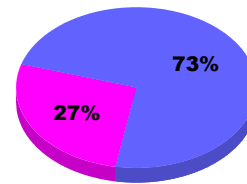

Gender Comparison 2011-2012

Jul/Aug/Sep

Legend: Male (Blue), Female (Magenta)