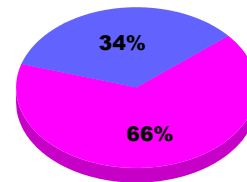

Gender Comparison 2011-2012

Jul/Aug/Sep

Legend: Male (Blue), Female (Magenta)