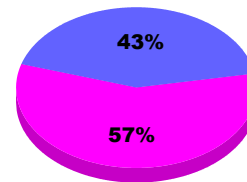

Jul/Aug/Sep

Male Female