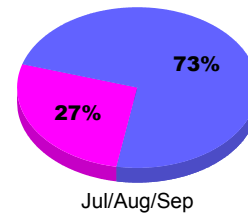

Gender Comparison 2011-2012