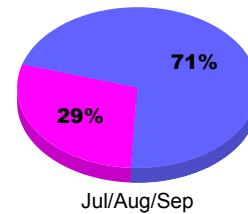

Gender Comparison 2011-2012

Legend: Male (Blue), Female (Magenta)