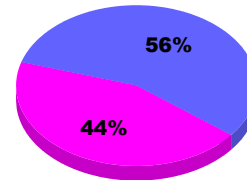

Gender Comparison 2011-2012

Jul/Aug/Sep

Legend: Male (blue), Female (magenta)