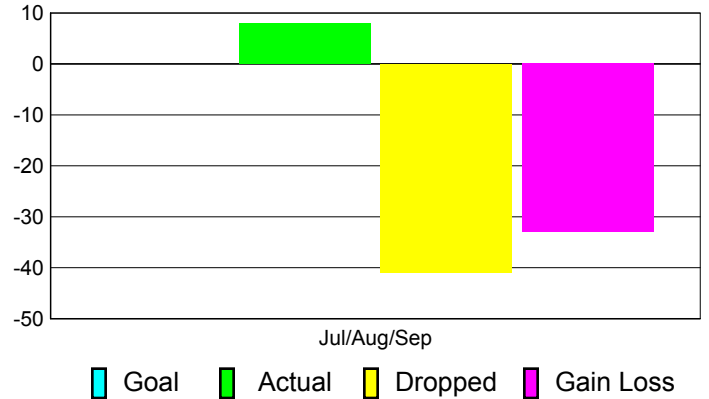

Membership Results 2011-2012

Goal, New, Dropped, Gain/Loss