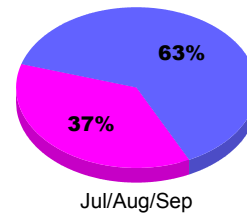

Gender Comparison 2011-2012

Jul/Aug/Sep

Legend: Male (Blue), Female (Magenta)