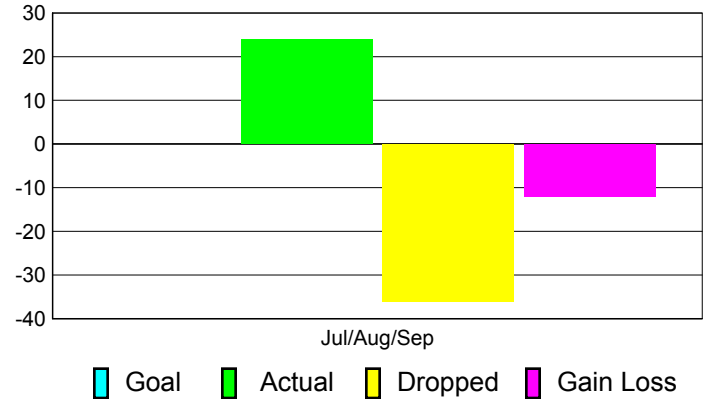

Membership Results 2011-2012

Goal, New, Dropped, Gain/Loss