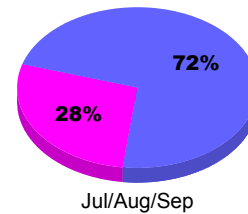

Gender Comparison 2011-2012